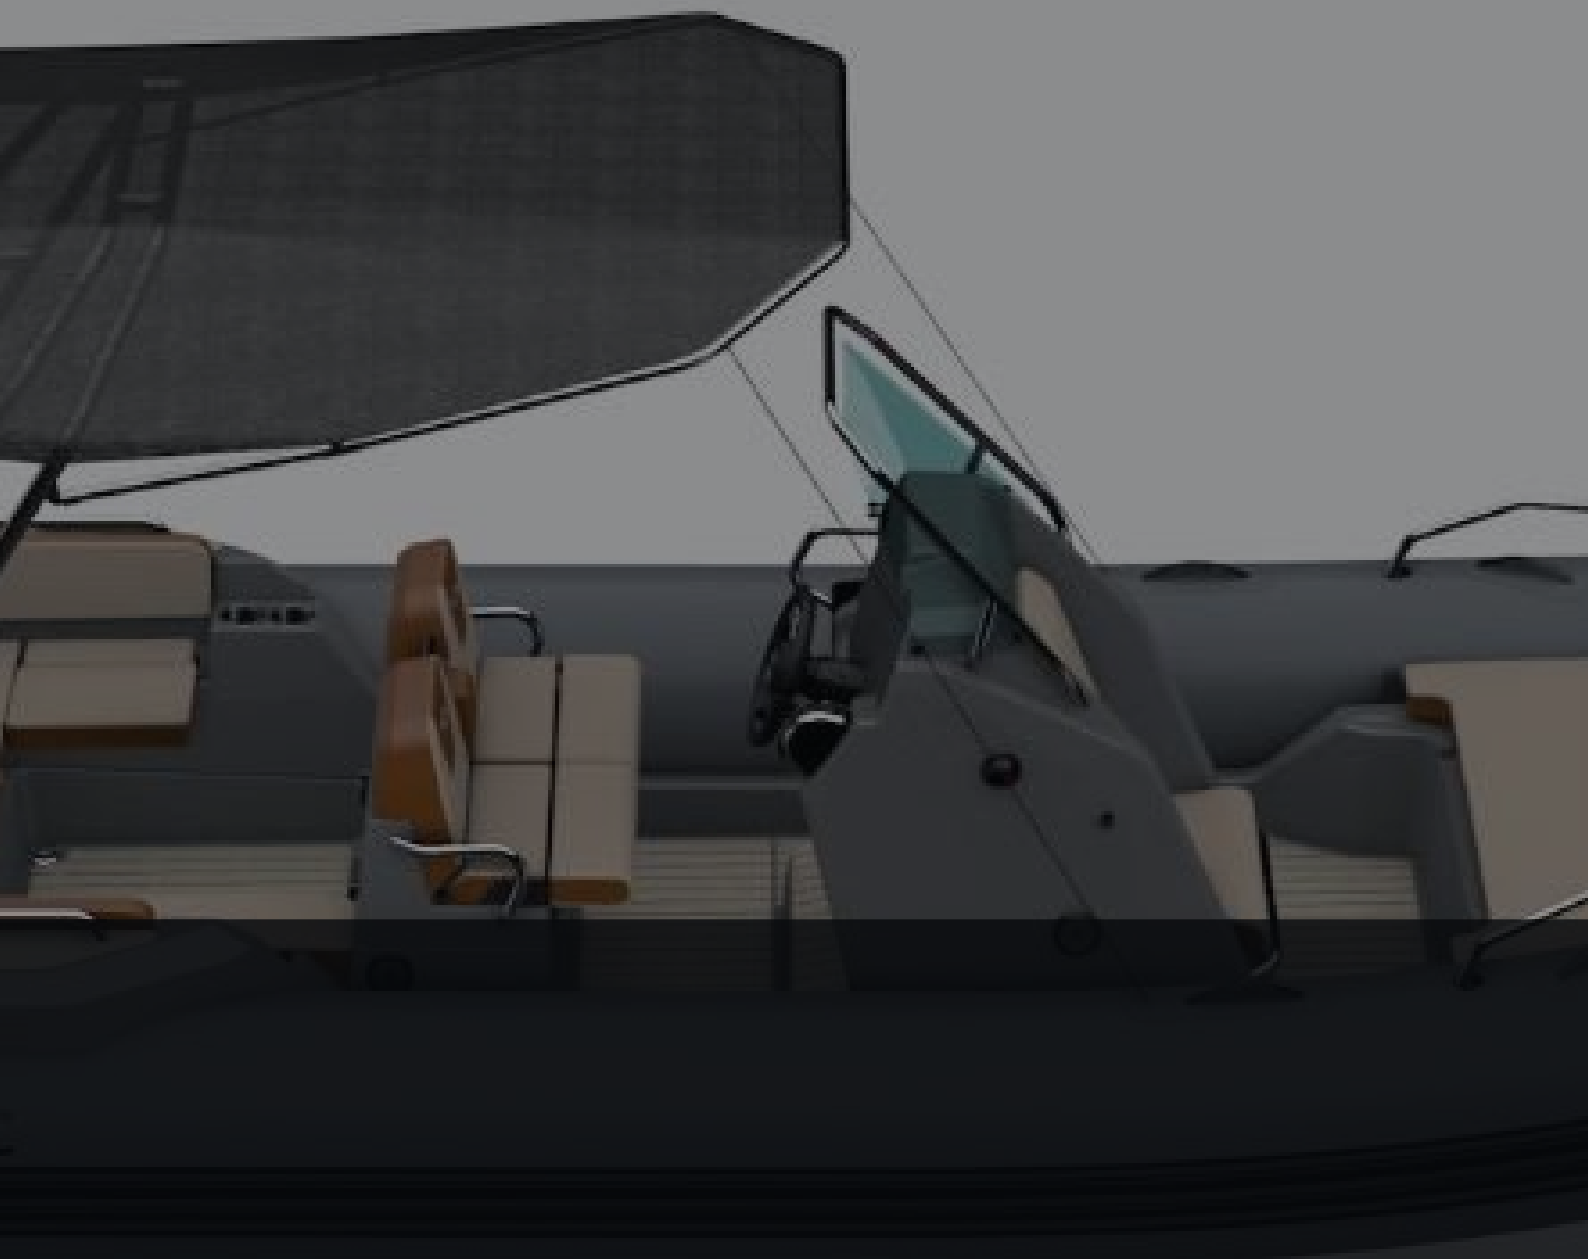

YACHTING BOOKS
AN EXCLUSIVE SELECTION

BROKER-FRIENDLY BROCHURE

YACHT FOR SALE

Zodiac Medline 6.8

22' • ZODIAC • 2026