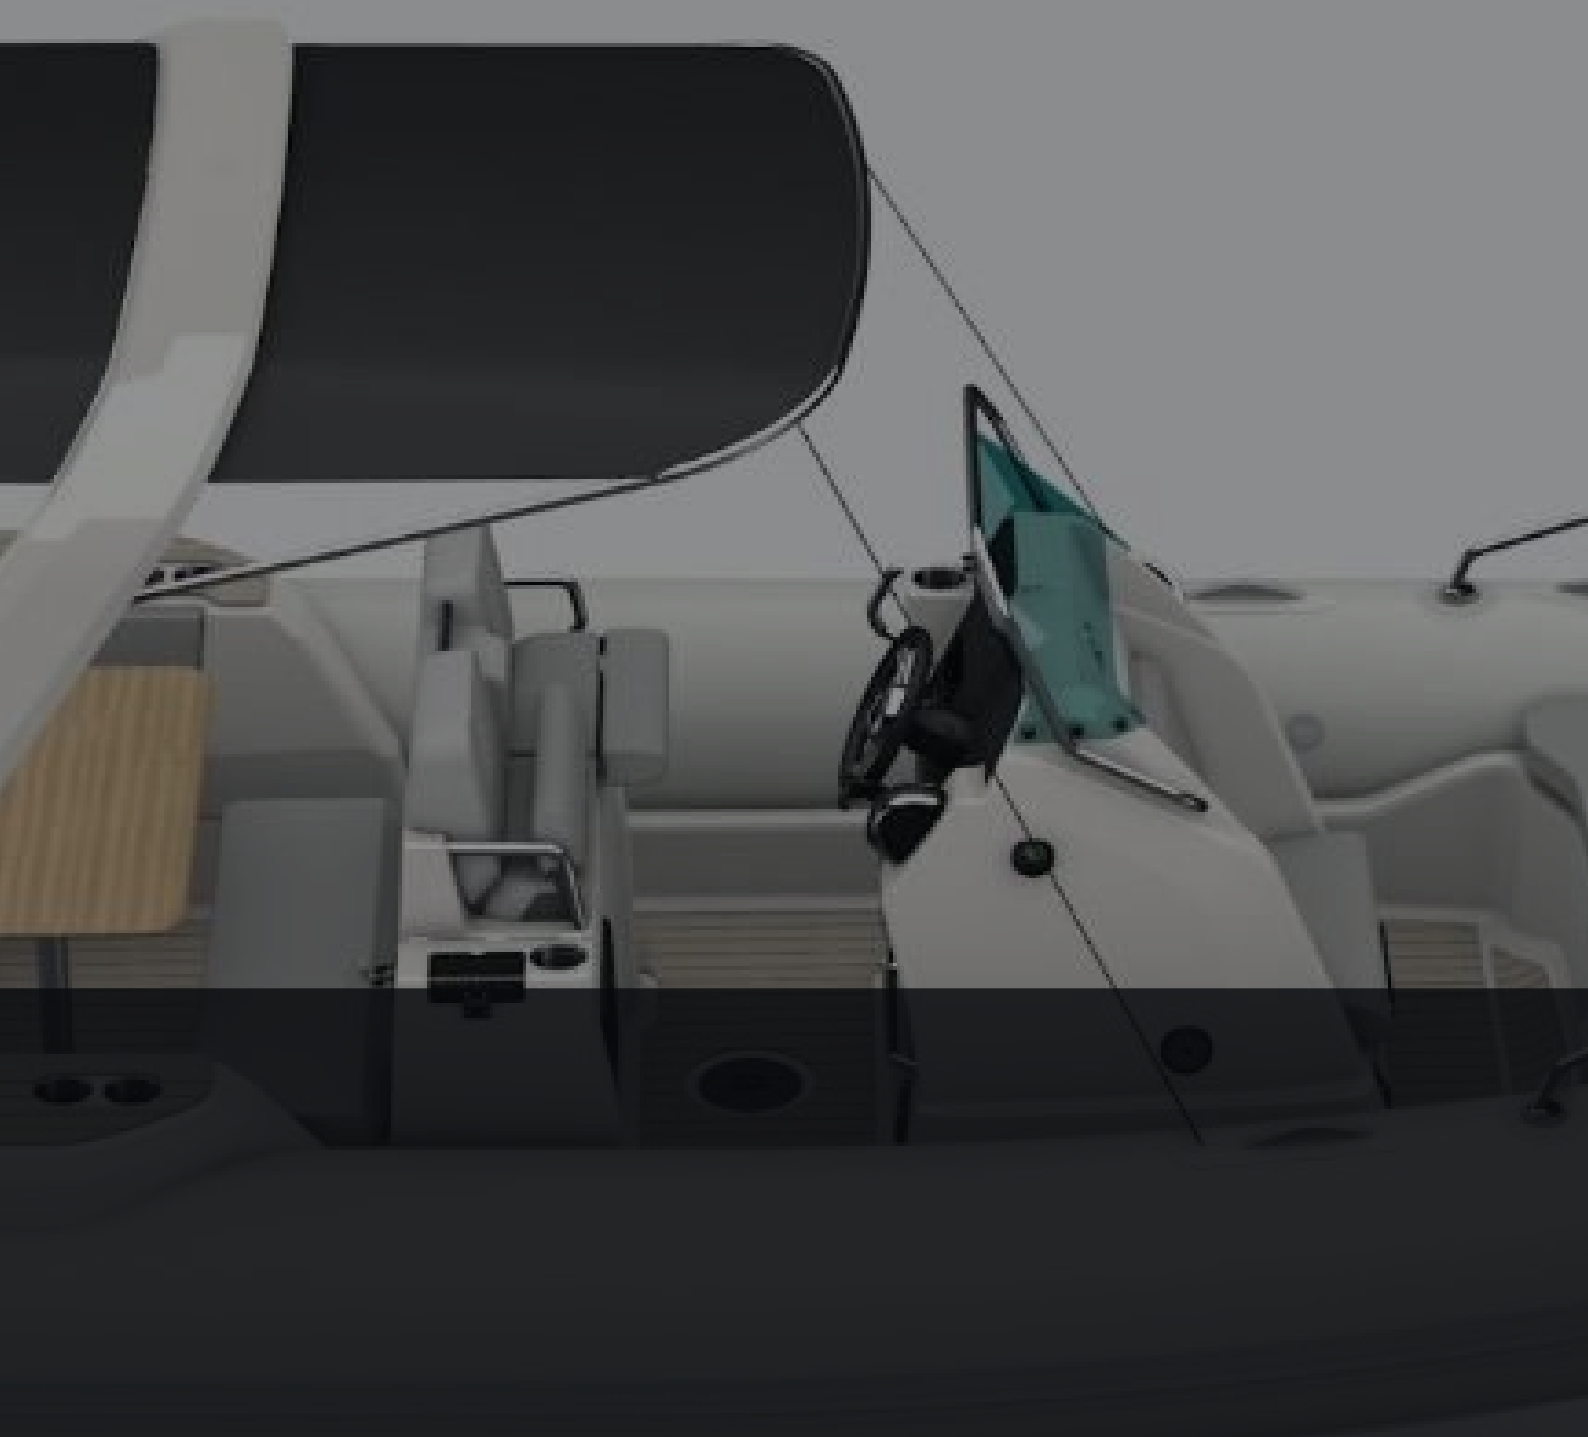

YACHTING BOOKS
AN EXCLUSIVE SELECTION

BROKER-FRIENDLY BROCHURE

YACHT FOR SALE

Zodiac Medline 7.5

24' • ZODIAC • 2026