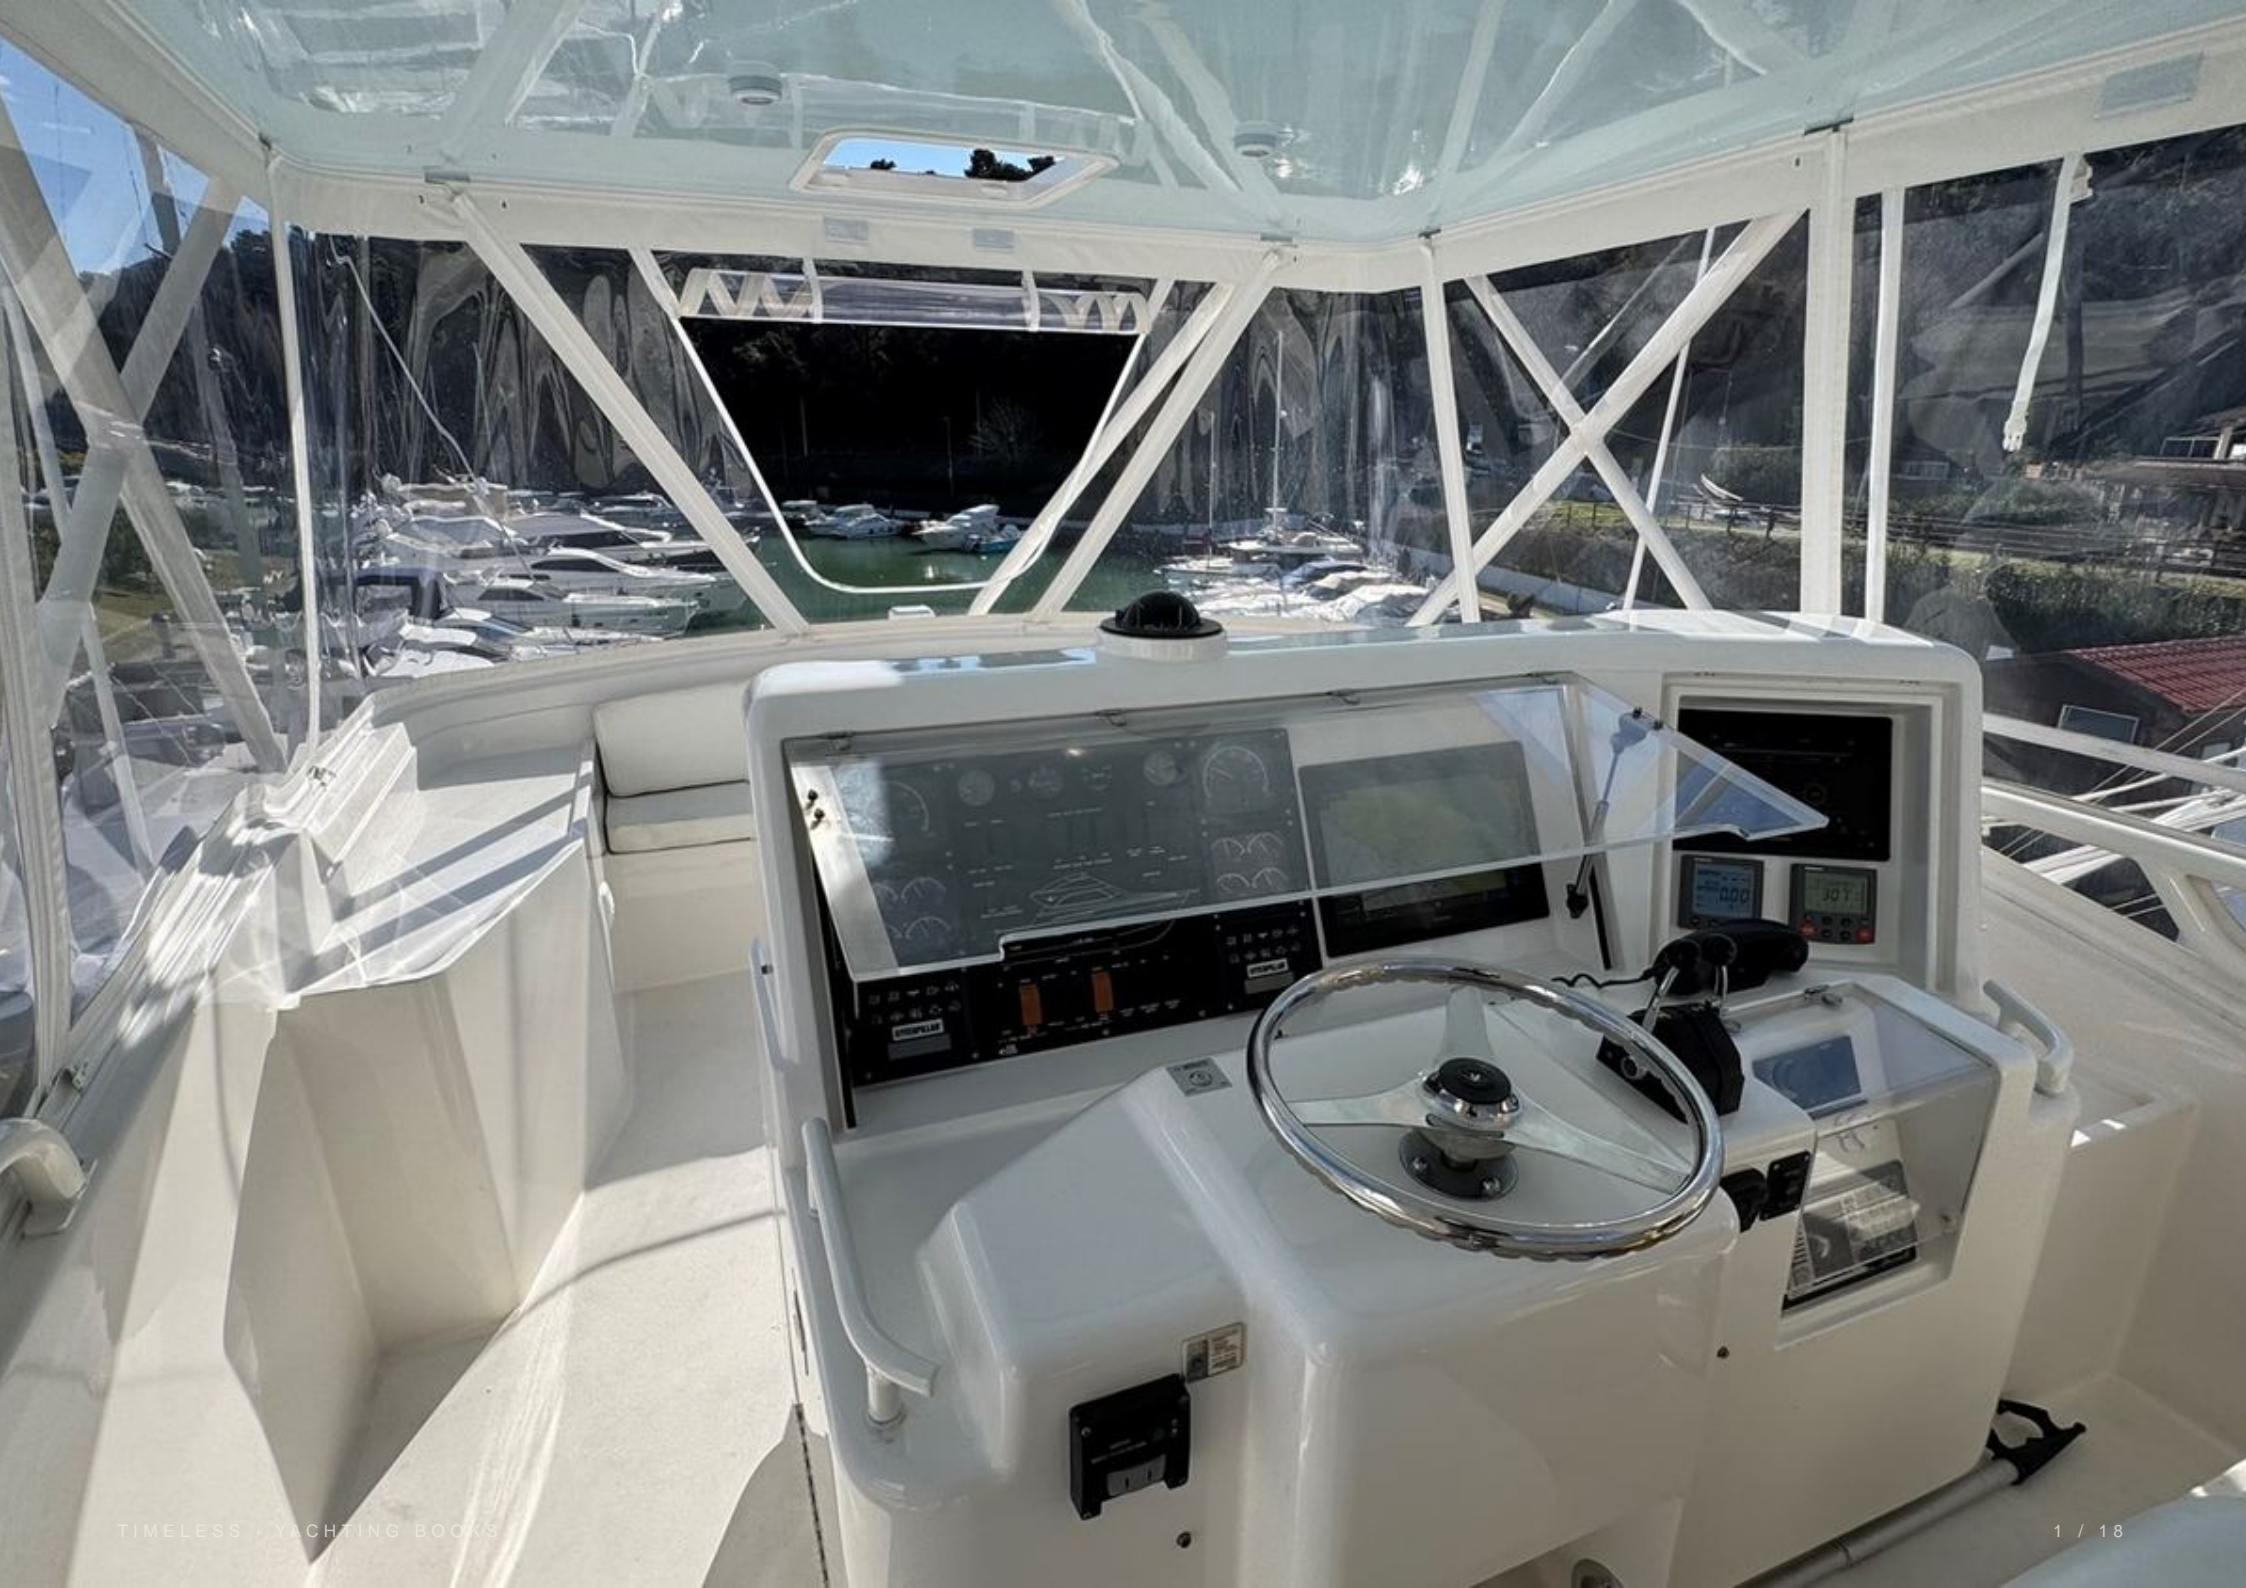

YACHTING BOOKS

AN EXCLUSIVE SELECTION

PICTURE PRESENTATION

YACHT FOR SALE

Timeless

48' • BERTRAM • 2001

M 188 DX

GARMIN

Timeless
MONACO

Dist. a succ.
1.25^m

Arrivo
20:32

Fuori rotta
L1.13^m

Bearing
142^M

QNN QUICK NAUTICAL NETWORK

VIATOR

MODE: ---

SOS

BarreStr

Opzioni

GARMIN