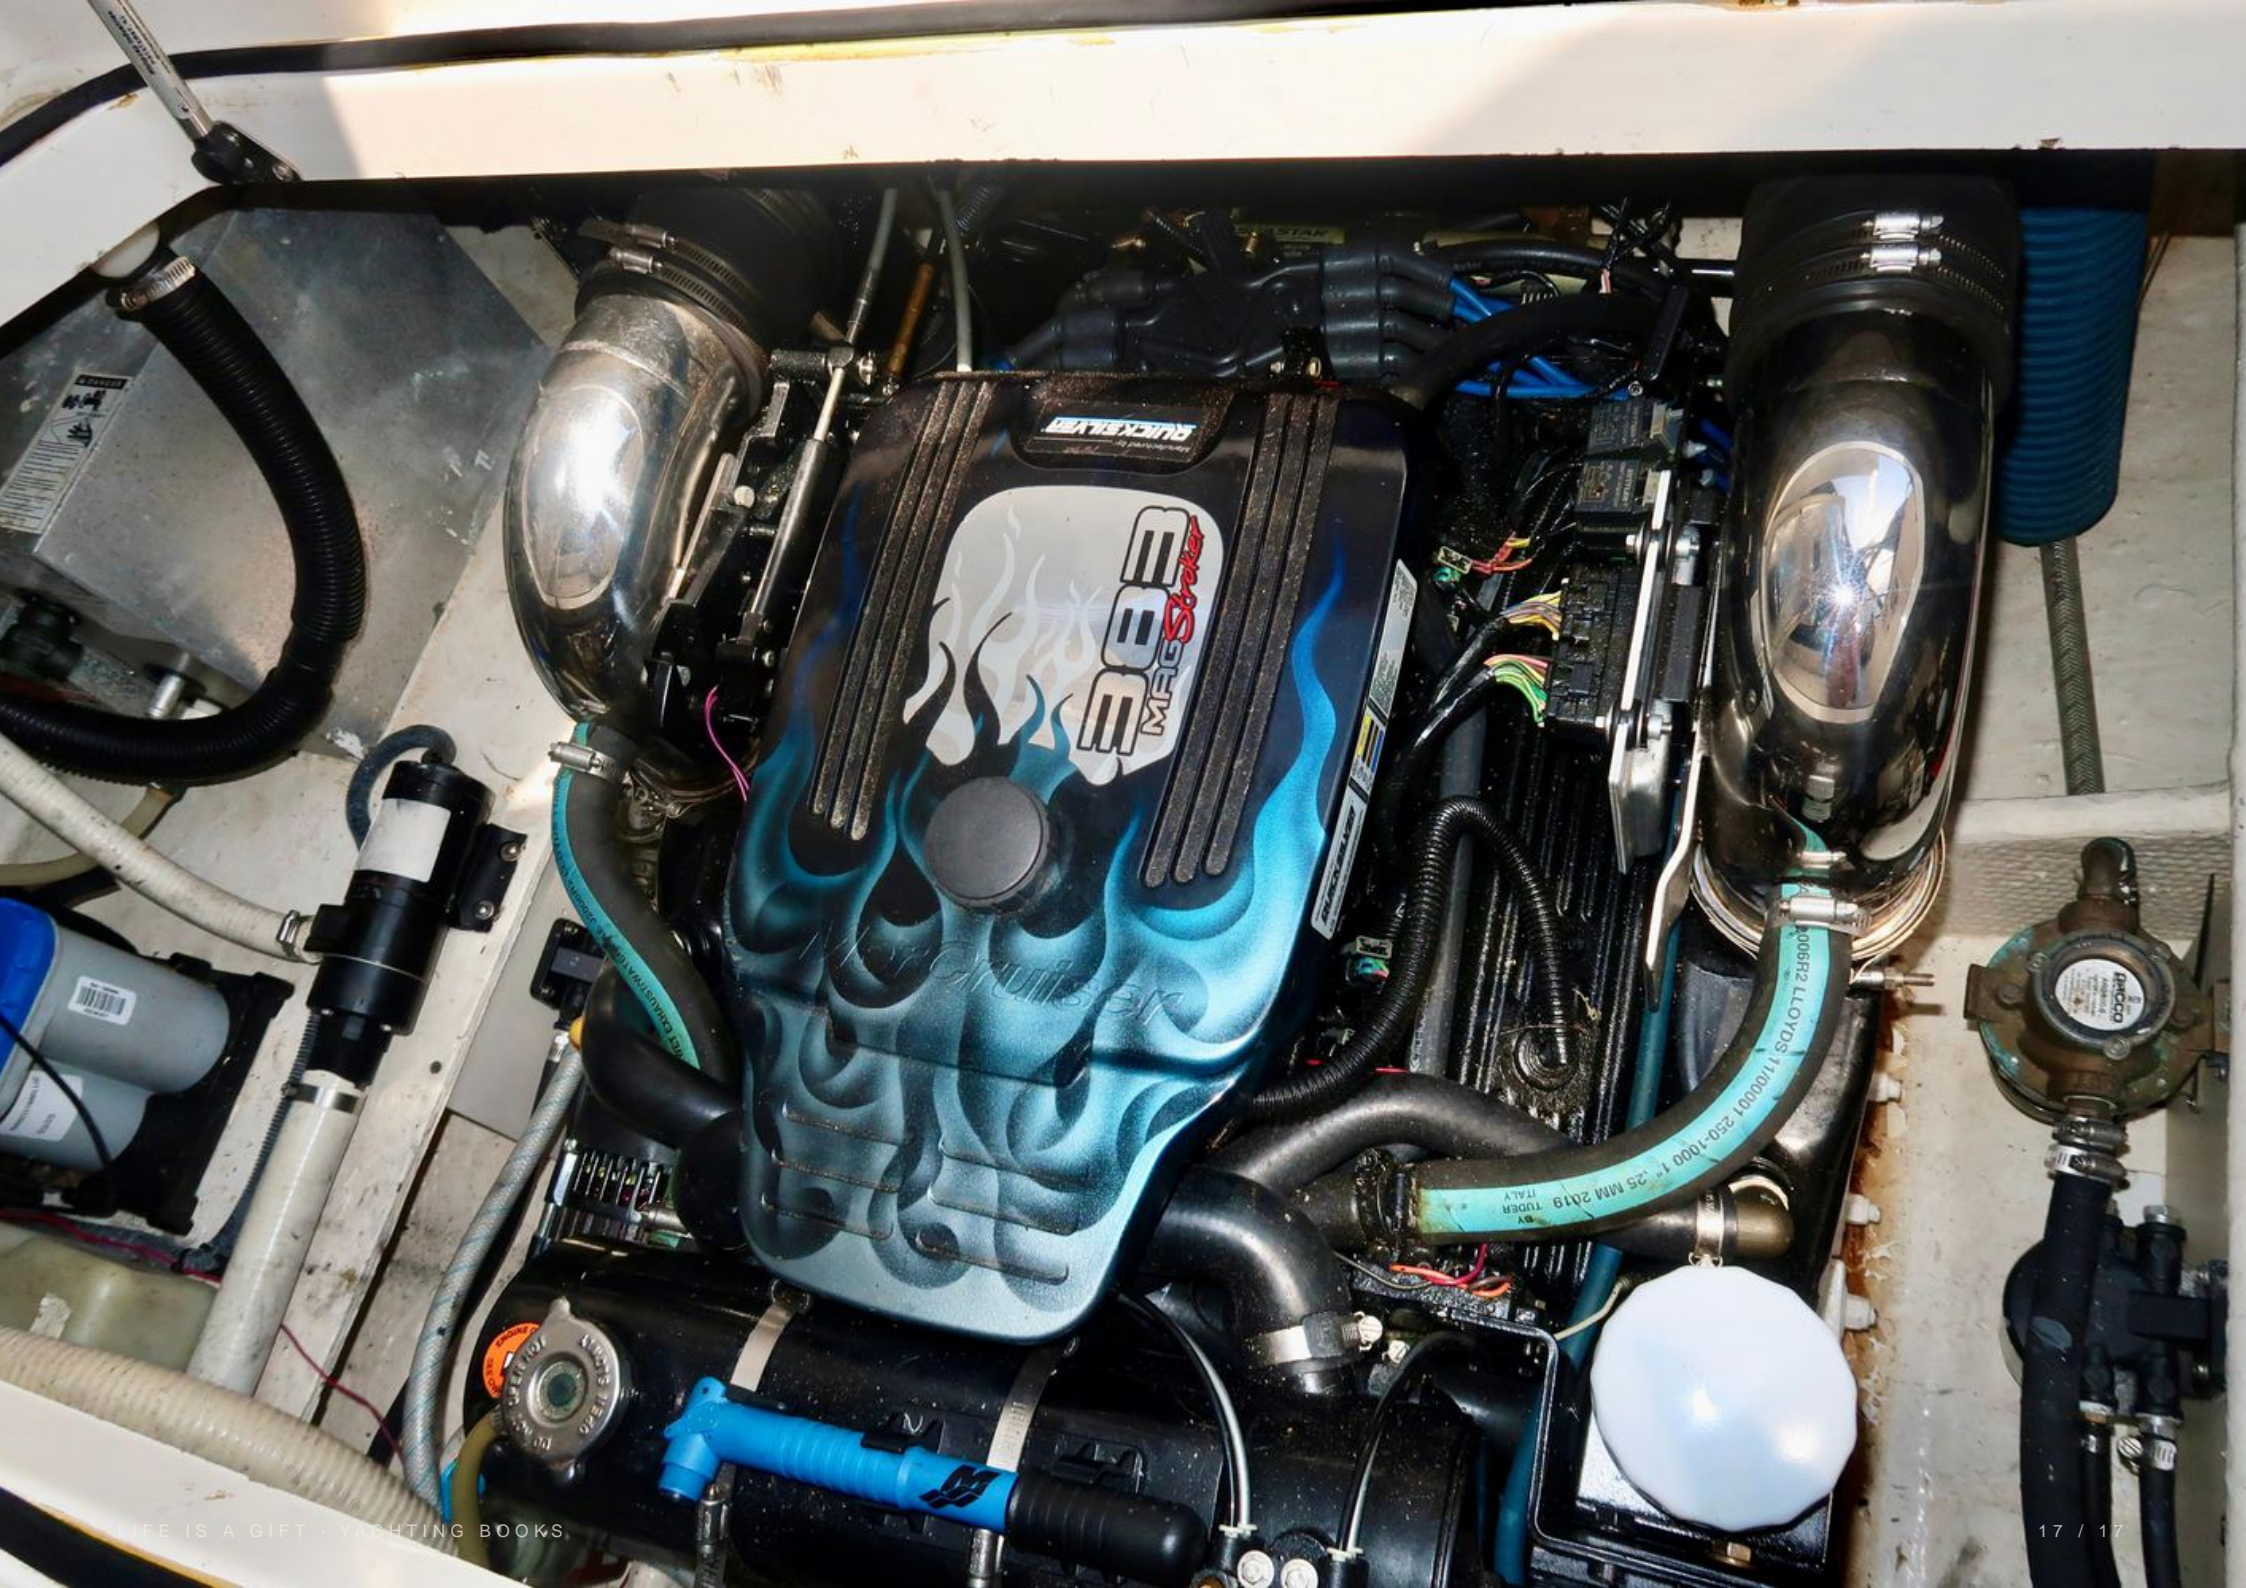

START

STOP

FWD CABIN LIGHTS

MID CABIN LIGHTS

STEREO

TELEVISION

REFRIG.

WATER PRESSURE

MACERATOR

HEAD

TANK MONITOR

BLOWER

WARNING

AC MAIN

Detailed description: This is a black control panel for a boat's 12V DC power system. At the top left is a gauge labeled "LINE VOLTAGE" with a scale from 8 to 18. The brand name "REGAL" is prominently displayed in the center. To the right is a "GENERATOR CONTROL" section with three buttons labeled "OFF/ON", "START", and "STOP". Below these are two columns of rocker switches, each with a corresponding label and a small indicator light. The left column includes "FWD CABIN LIGHTS", "MID CABIN LIGHTS", "STEREO", "TELEVISION", and "REFRIG.". The right column includes "WATER PRESSURE", "MACERATOR", "HEAD", "TANK MONITOR", and "BLOWER". A "WARNING" section with small text is located at the bottom right of the panel. The panel is mounted on a wooden surface.