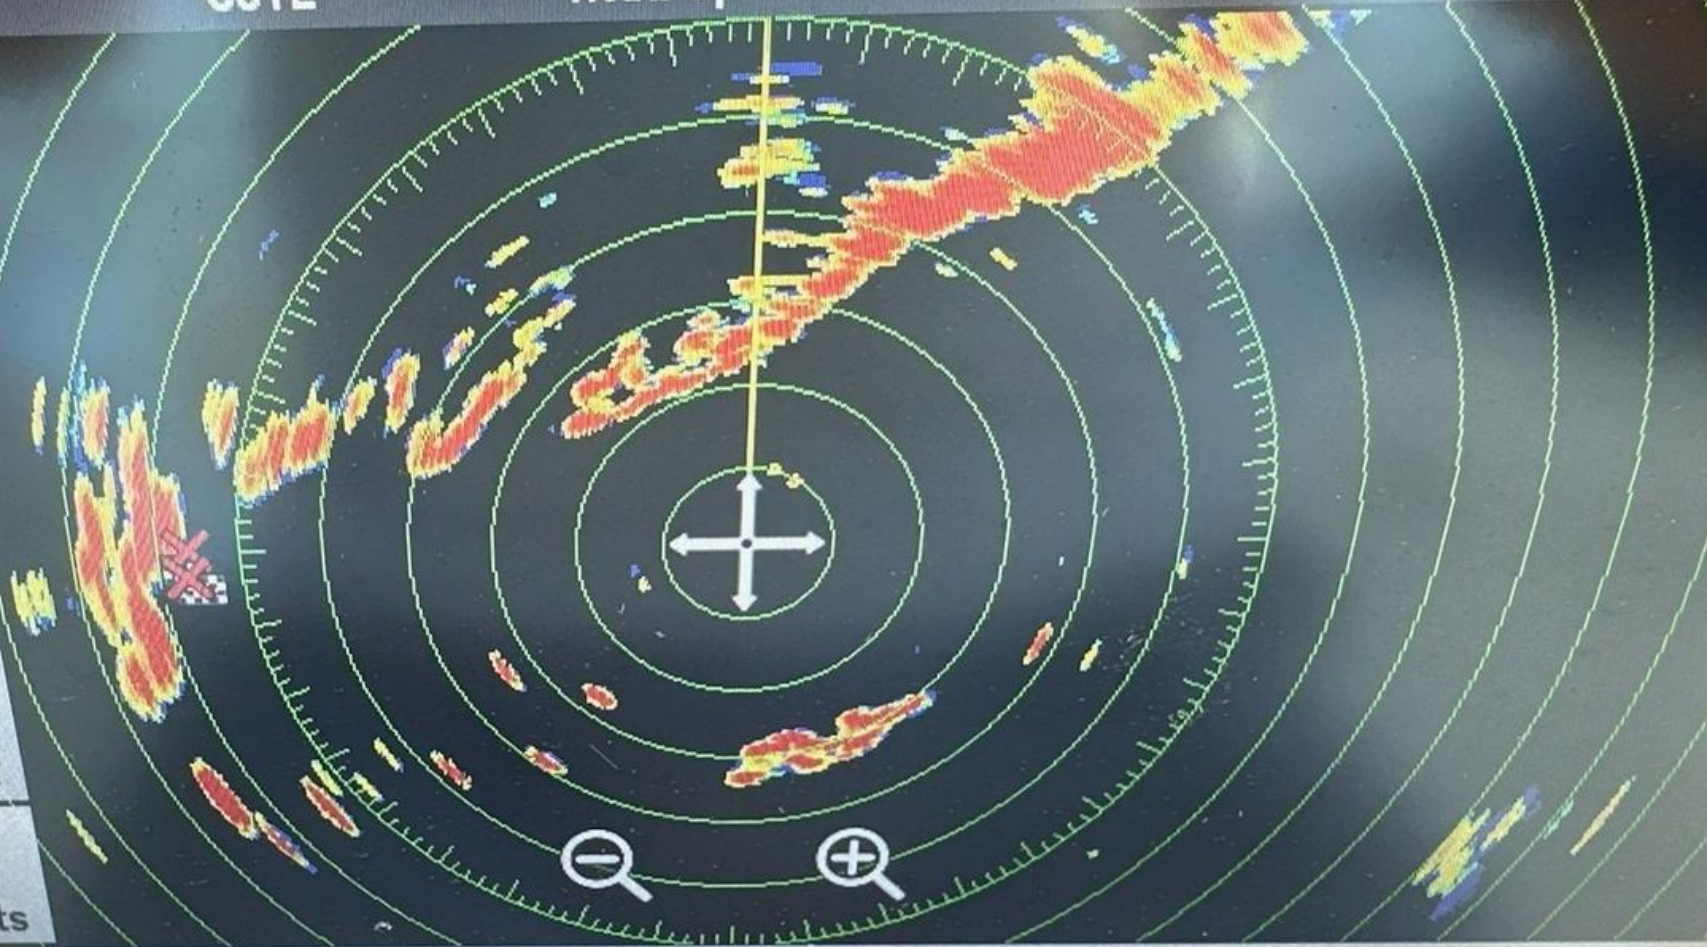

Relative Motion

Rings

Vectors Rel

Gain Auto

Rain Off

Sea Auto

Speed

5.1 Kts

SOG

6.3 Kts

Standby

Pilot Status: Auto

Locked Heading 167° M

HD COLOR **Raymarine**

superwind

West Marine