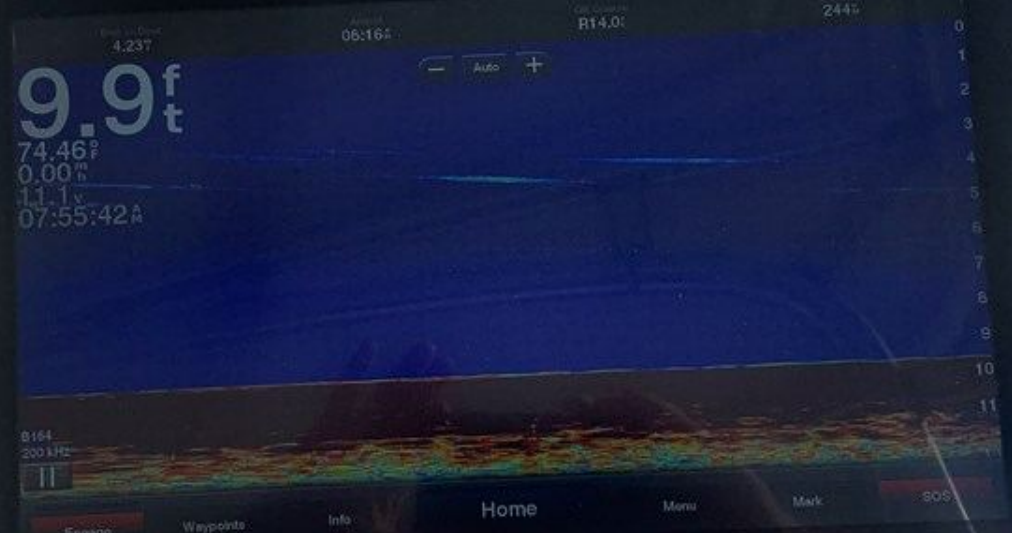

# Inspiration II

51' • RIVIERA AUSTRALIA • 2008

CAT

GPSMAP 7616xsv

GPS Hdg (CGS)  
167 M

Home Menu Mark SOS  
GARMIN

ENGINE SPEED

0 RPM

Oil Pres	Coolant Temp	Fuel Temp
0 PSI	88 DEG F	88 DEG F
Boost Pres	Manifold Temp	Fuel Pres
0 PSI	88 DEG F	0 PSI
Fuel Rate	Battery	Engine Hours
0.0 GPH	27.2 VOLTS	2279