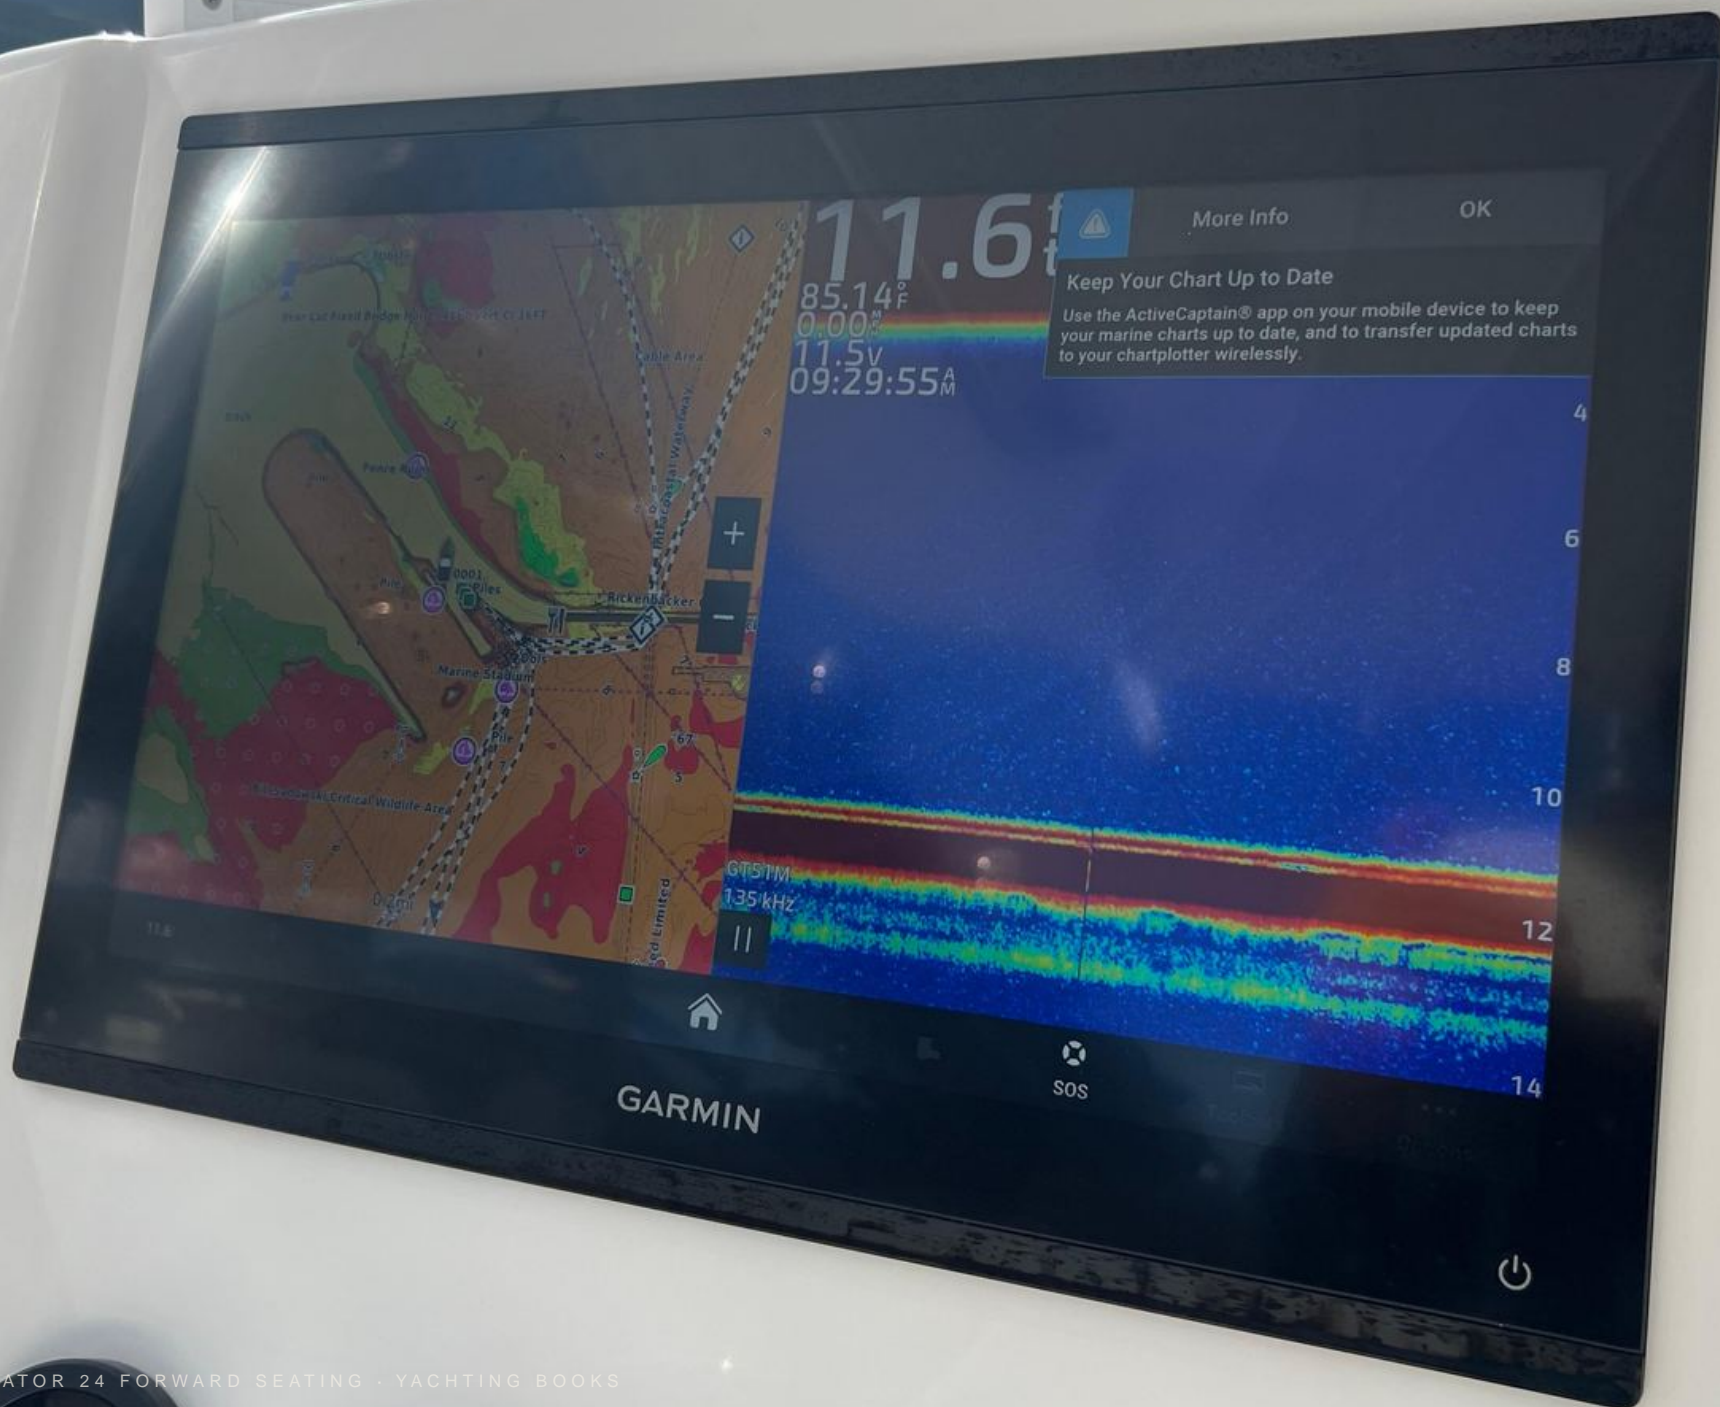

# Regulator 24 Forward Seating

24' • REGULATOR MARINE • 2012

FL 7254 PH

REGULATOR

**REGULATOR**

**150**  
Fuel Injection

**150**  
Fuel Injection

**B 20**

NOT FOR LIFTING

NOT FOR LIFTING

NOT FOR LIFTING

B 20

NOT FOR LIFTING

39

11.6  
85.14°F  
0.00M  
11.5V  
09:29:55 AM

More Info OK  
**Keep Your Chart Up to Date**  
Use the ActiveCaptain® app on your mobile device to keep your marine charts up to date, and to transfer updated charts to your chartplotter wirelessly.

GARMIN

SOS