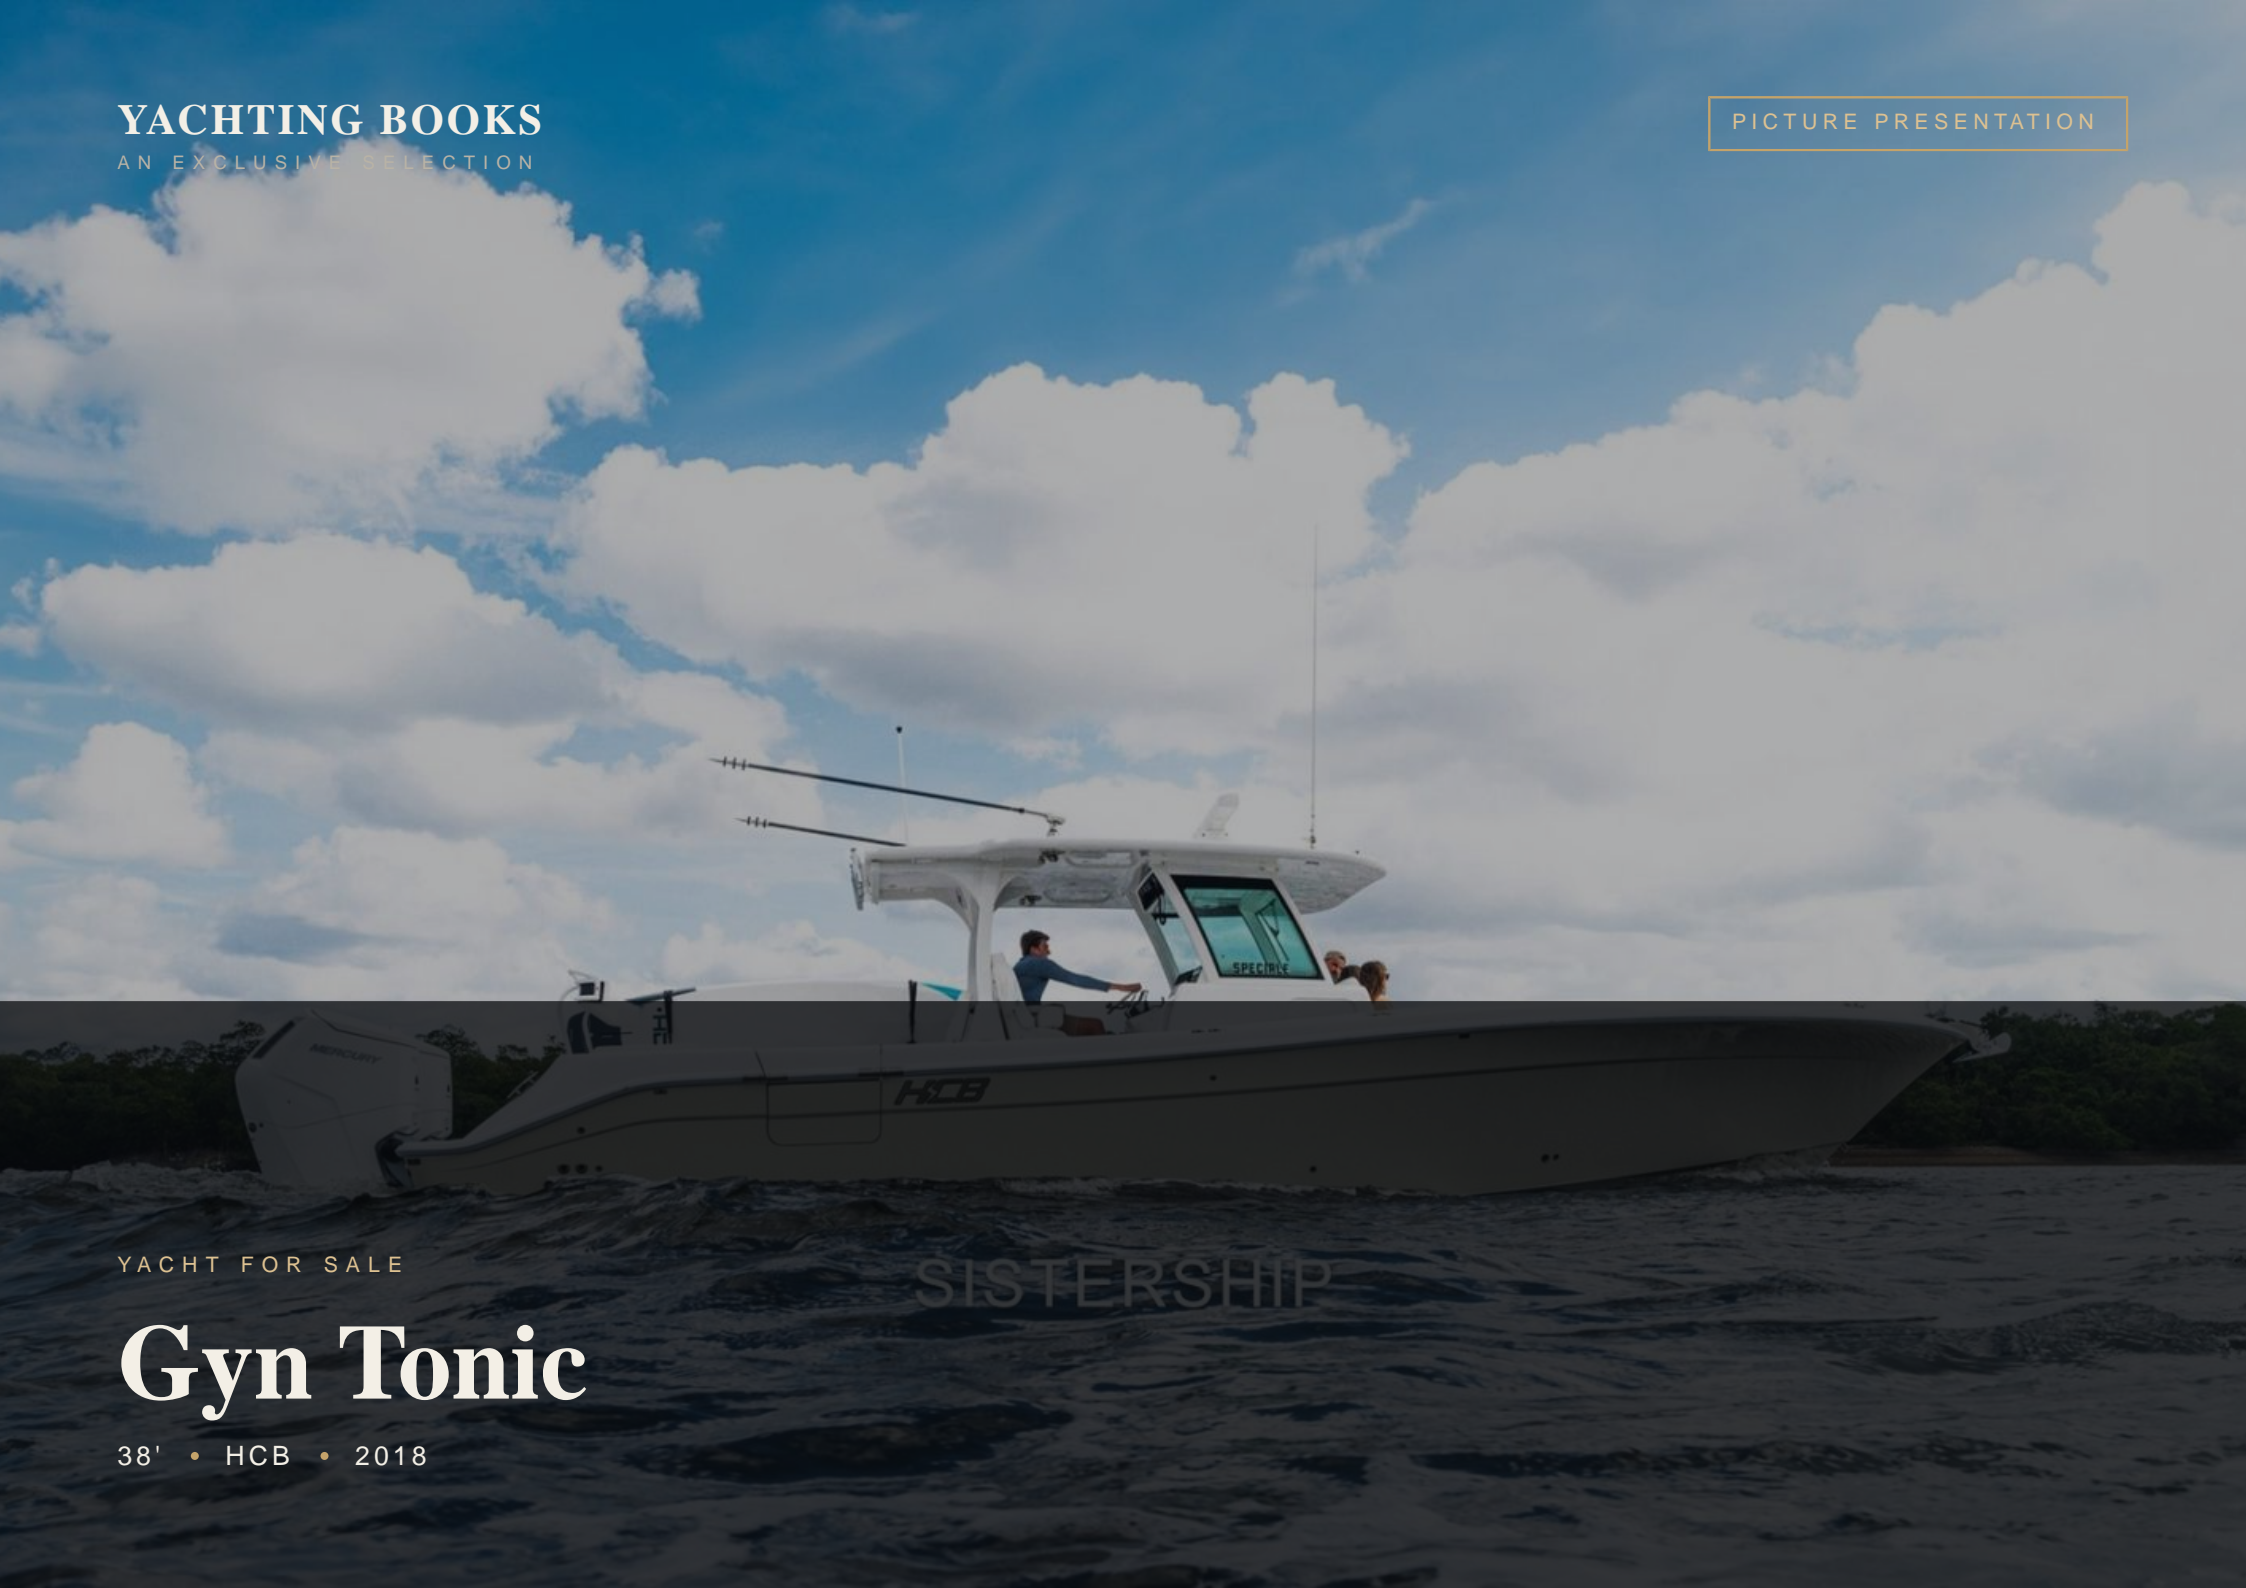

YACHTING BOOKS

AN EXCLUSIVE SELECTION

PICTURE PRESENTATION

YACHT FOR SALE

Gyn Tonic

38' • HCB • 2018

SISTERSHIP

Lothorn

GARMIN

xHD2