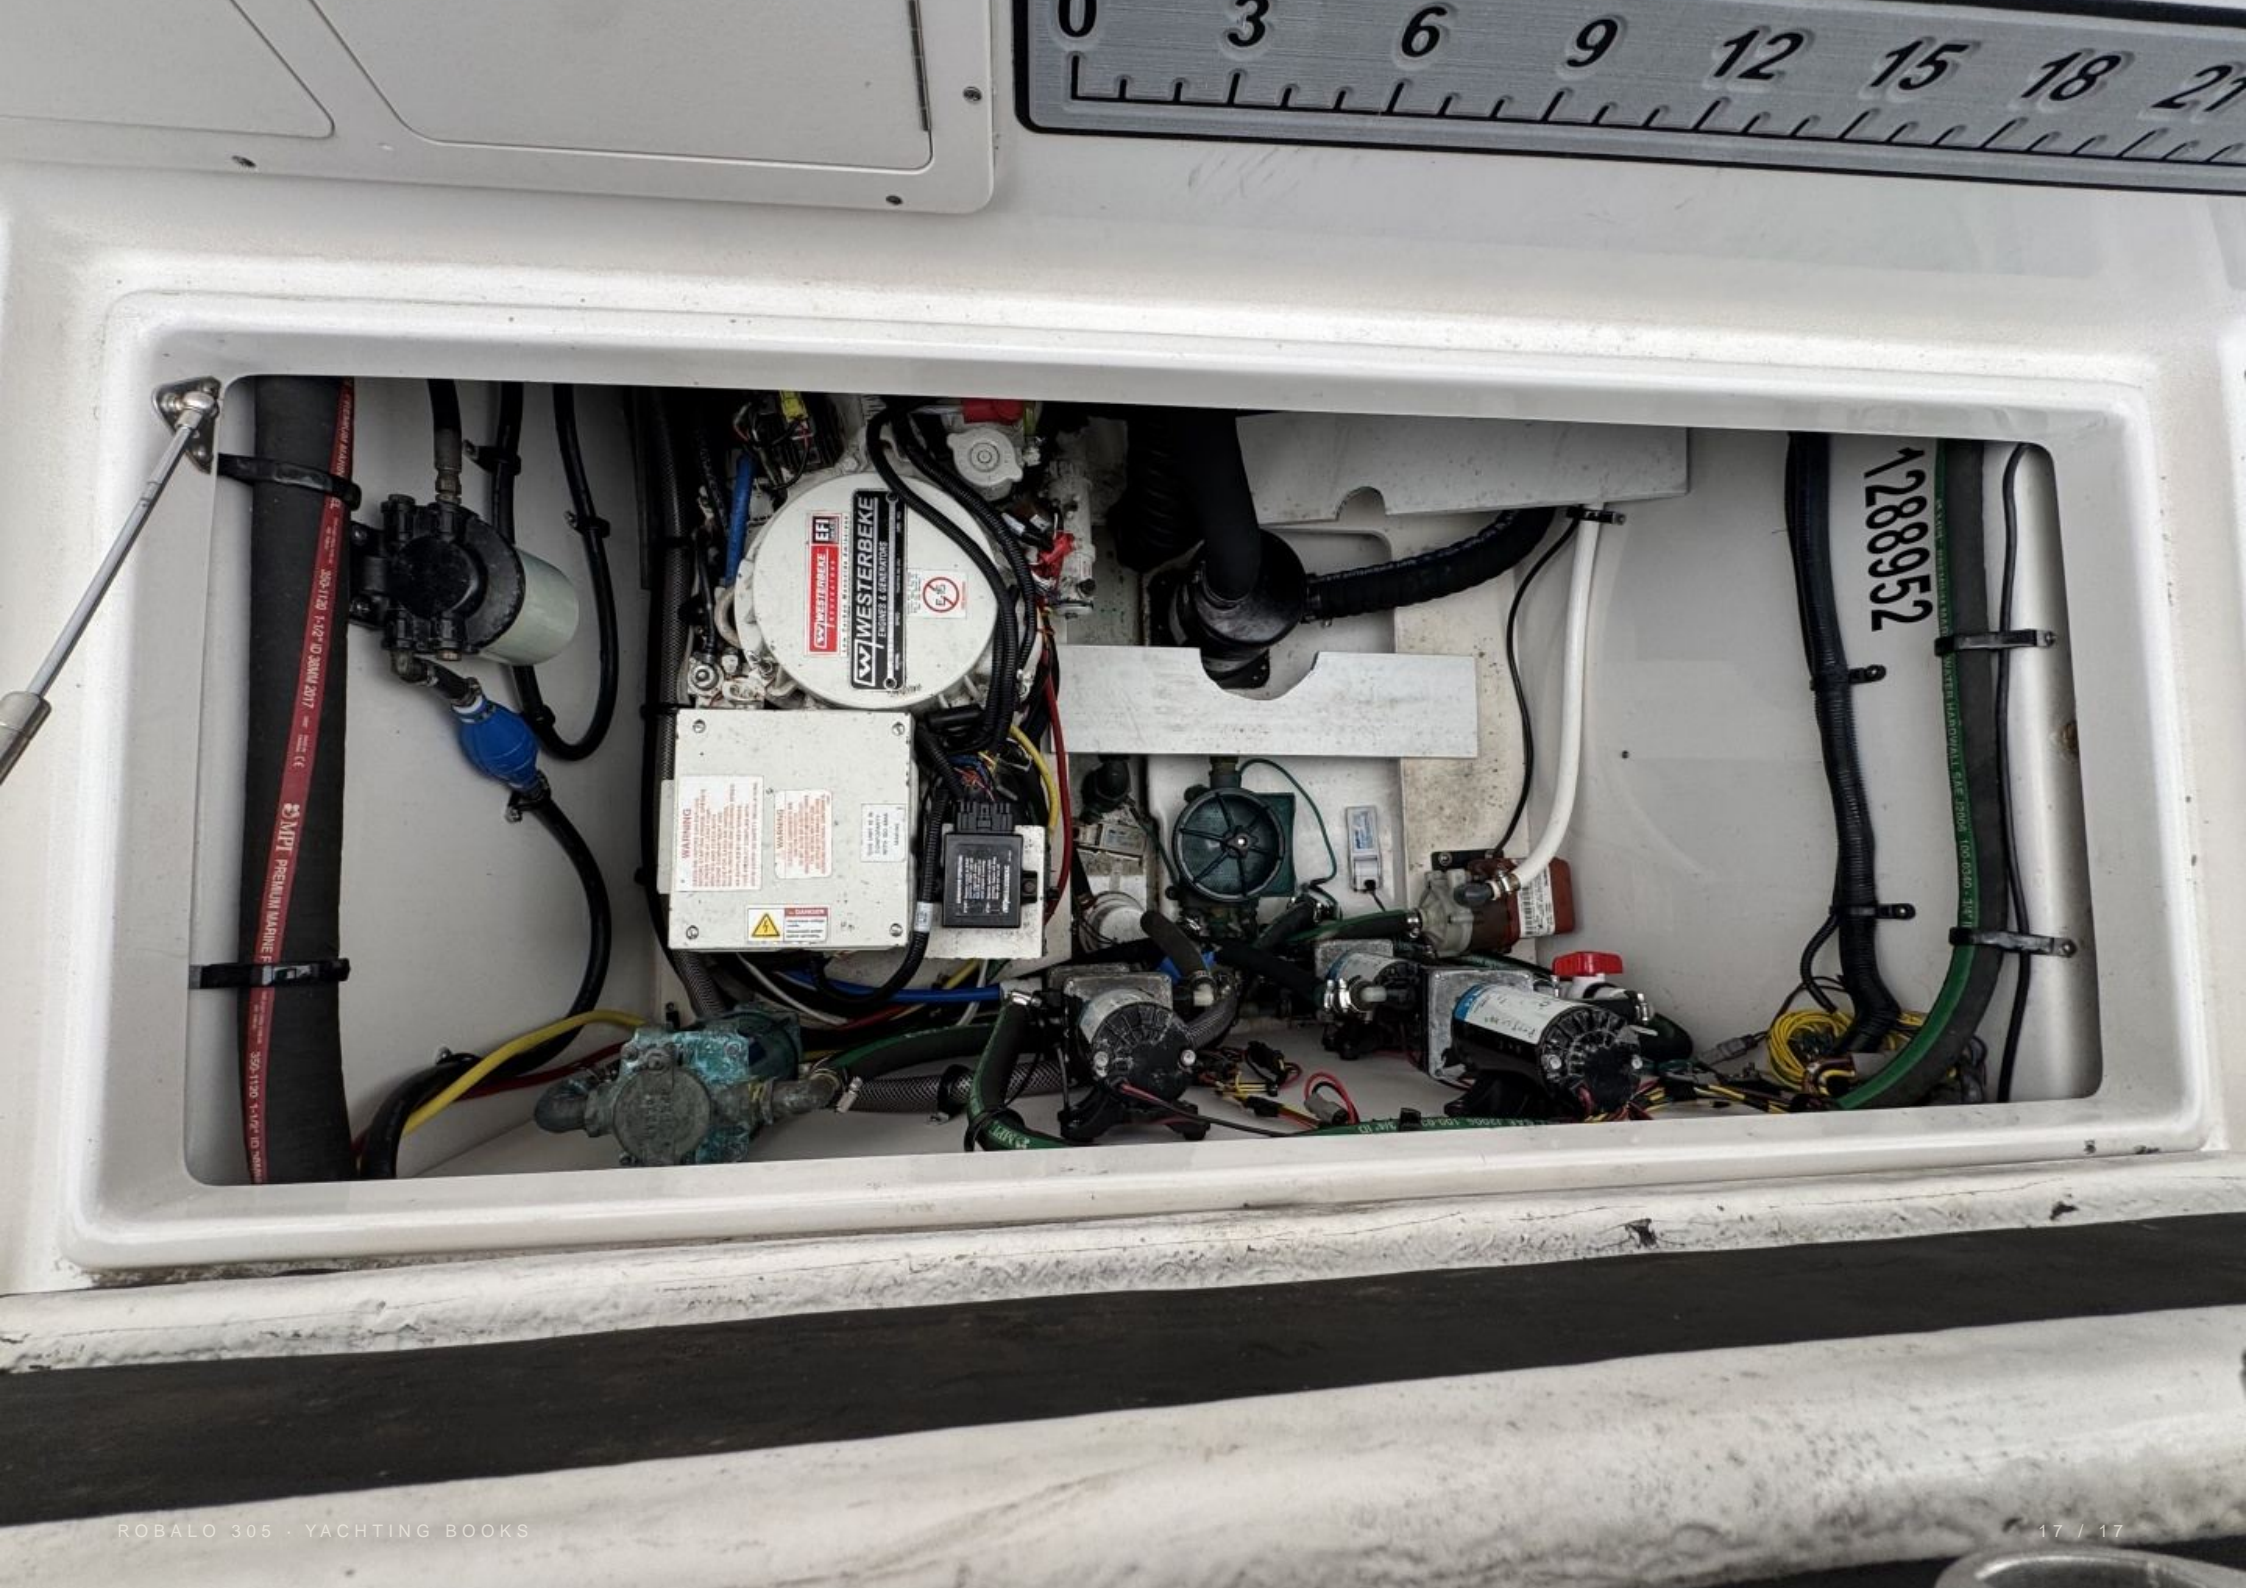

# Robalo 305

30' • ROBALO • 2018

WINTER SERVICE TAG  
For best results use black permanent marker  
**WINTERIZED**  
Do Not Run  
Brian  
9/29/25  
Caution: This unit has been winterized. Do not start in water or operate before de-winterizing!

TRIP				
USED		63.0	gal	Reset
TRIP Distance		69.4	mile	Reset
TRIP Hours	PORT	6.1	h	Reset
	STBD	6.1	h	Reset
Total Hours	PORT	181.5	h	
	STBD	181.6	h	

**SET** Confirm

**CANCEL** Exit screen.

Navigation controls including directional buttons (up, down, left, right) and function buttons labeled SET, CANCEL, and MENU.