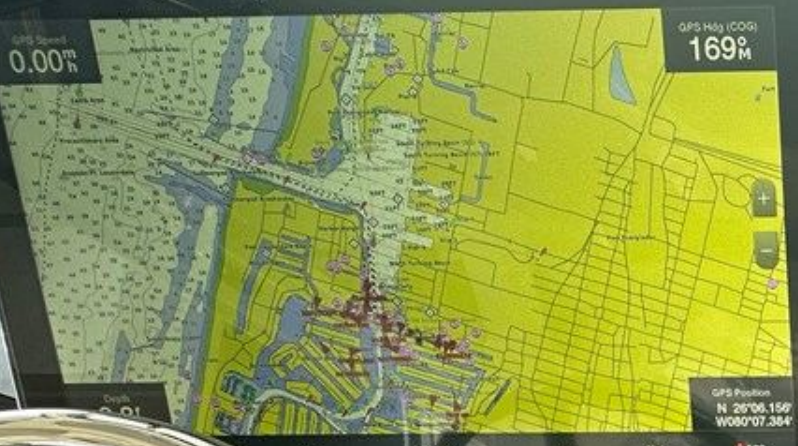

YACHTING BOOKS
AN EXCLUSIVE SELECTION

PICTURE PRESENTATION

YACHT FOR SALE

Seasoki

44' • PURSUIT BOATS • 2022

Central dashboard control panel featuring a Pioneer stereo unit, several push buttons, and two circular air vents.

Control panel with various function buttons and a small digital display, likely for engine or battery monitoring.

Black and chrome throttle levers with 'EDSON' branding, used for engine speed control.

Joystick controller with a silver grip and various directional buttons, used for boat maneuvering.

Joystick controller with a red 'LEWMAR' logo, used for engine or pump control.

Control panel with a 'KICK' logo and buttons for 'POINT BACK', 'SPEED', and 'ON/OFF'.

Control panel with a 'ZIPP-A-DEE' logo and buttons for 'MENU' and 'AUTO', likely for a bilge pump or other system.

Grey dual-cup holder with two circular cutouts for beverages.

PURSUIT

9.8'

Waypoints

Info

Home

Menu

Edit C