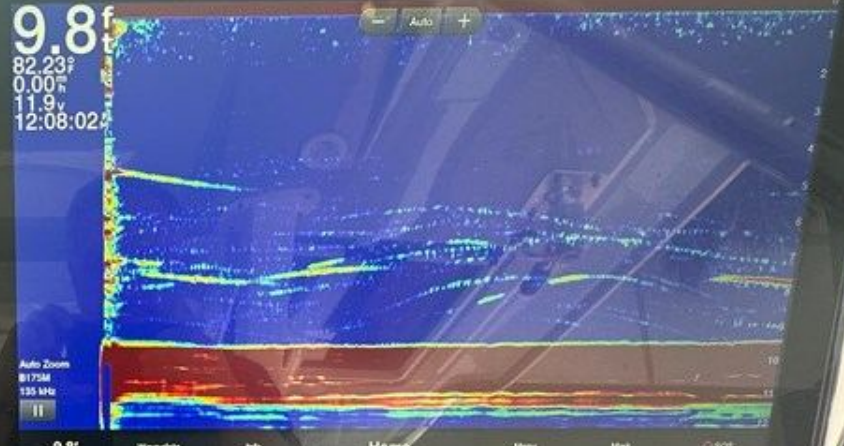

Central dashboard control panel featuring a Pioneer stereo unit, several push buttons, and two circular air vents.

Control panel with various function buttons and a small digital display, likely for engine or battery monitoring.

Black and chrome throttle levers with 'EDSON' branding, used for engine speed control.

Joystick controller with a silver grip and various directional buttons, used for boat maneuvering.

Joystick controller with a red 'LEWMAR' logo, used for engine or pump control.

Control panel with a 'KICK' logo and buttons for 'POINT BACK', 'SPEED', and 'ON/OFF'.

Control panel with a 'ZIPP-A-DEE' logo and buttons for 'MENU' and 'AUTO', likely for a bilge pump or other system.

Grey dual-cup holder with two circular cutouts for beverages.

PURSUIT