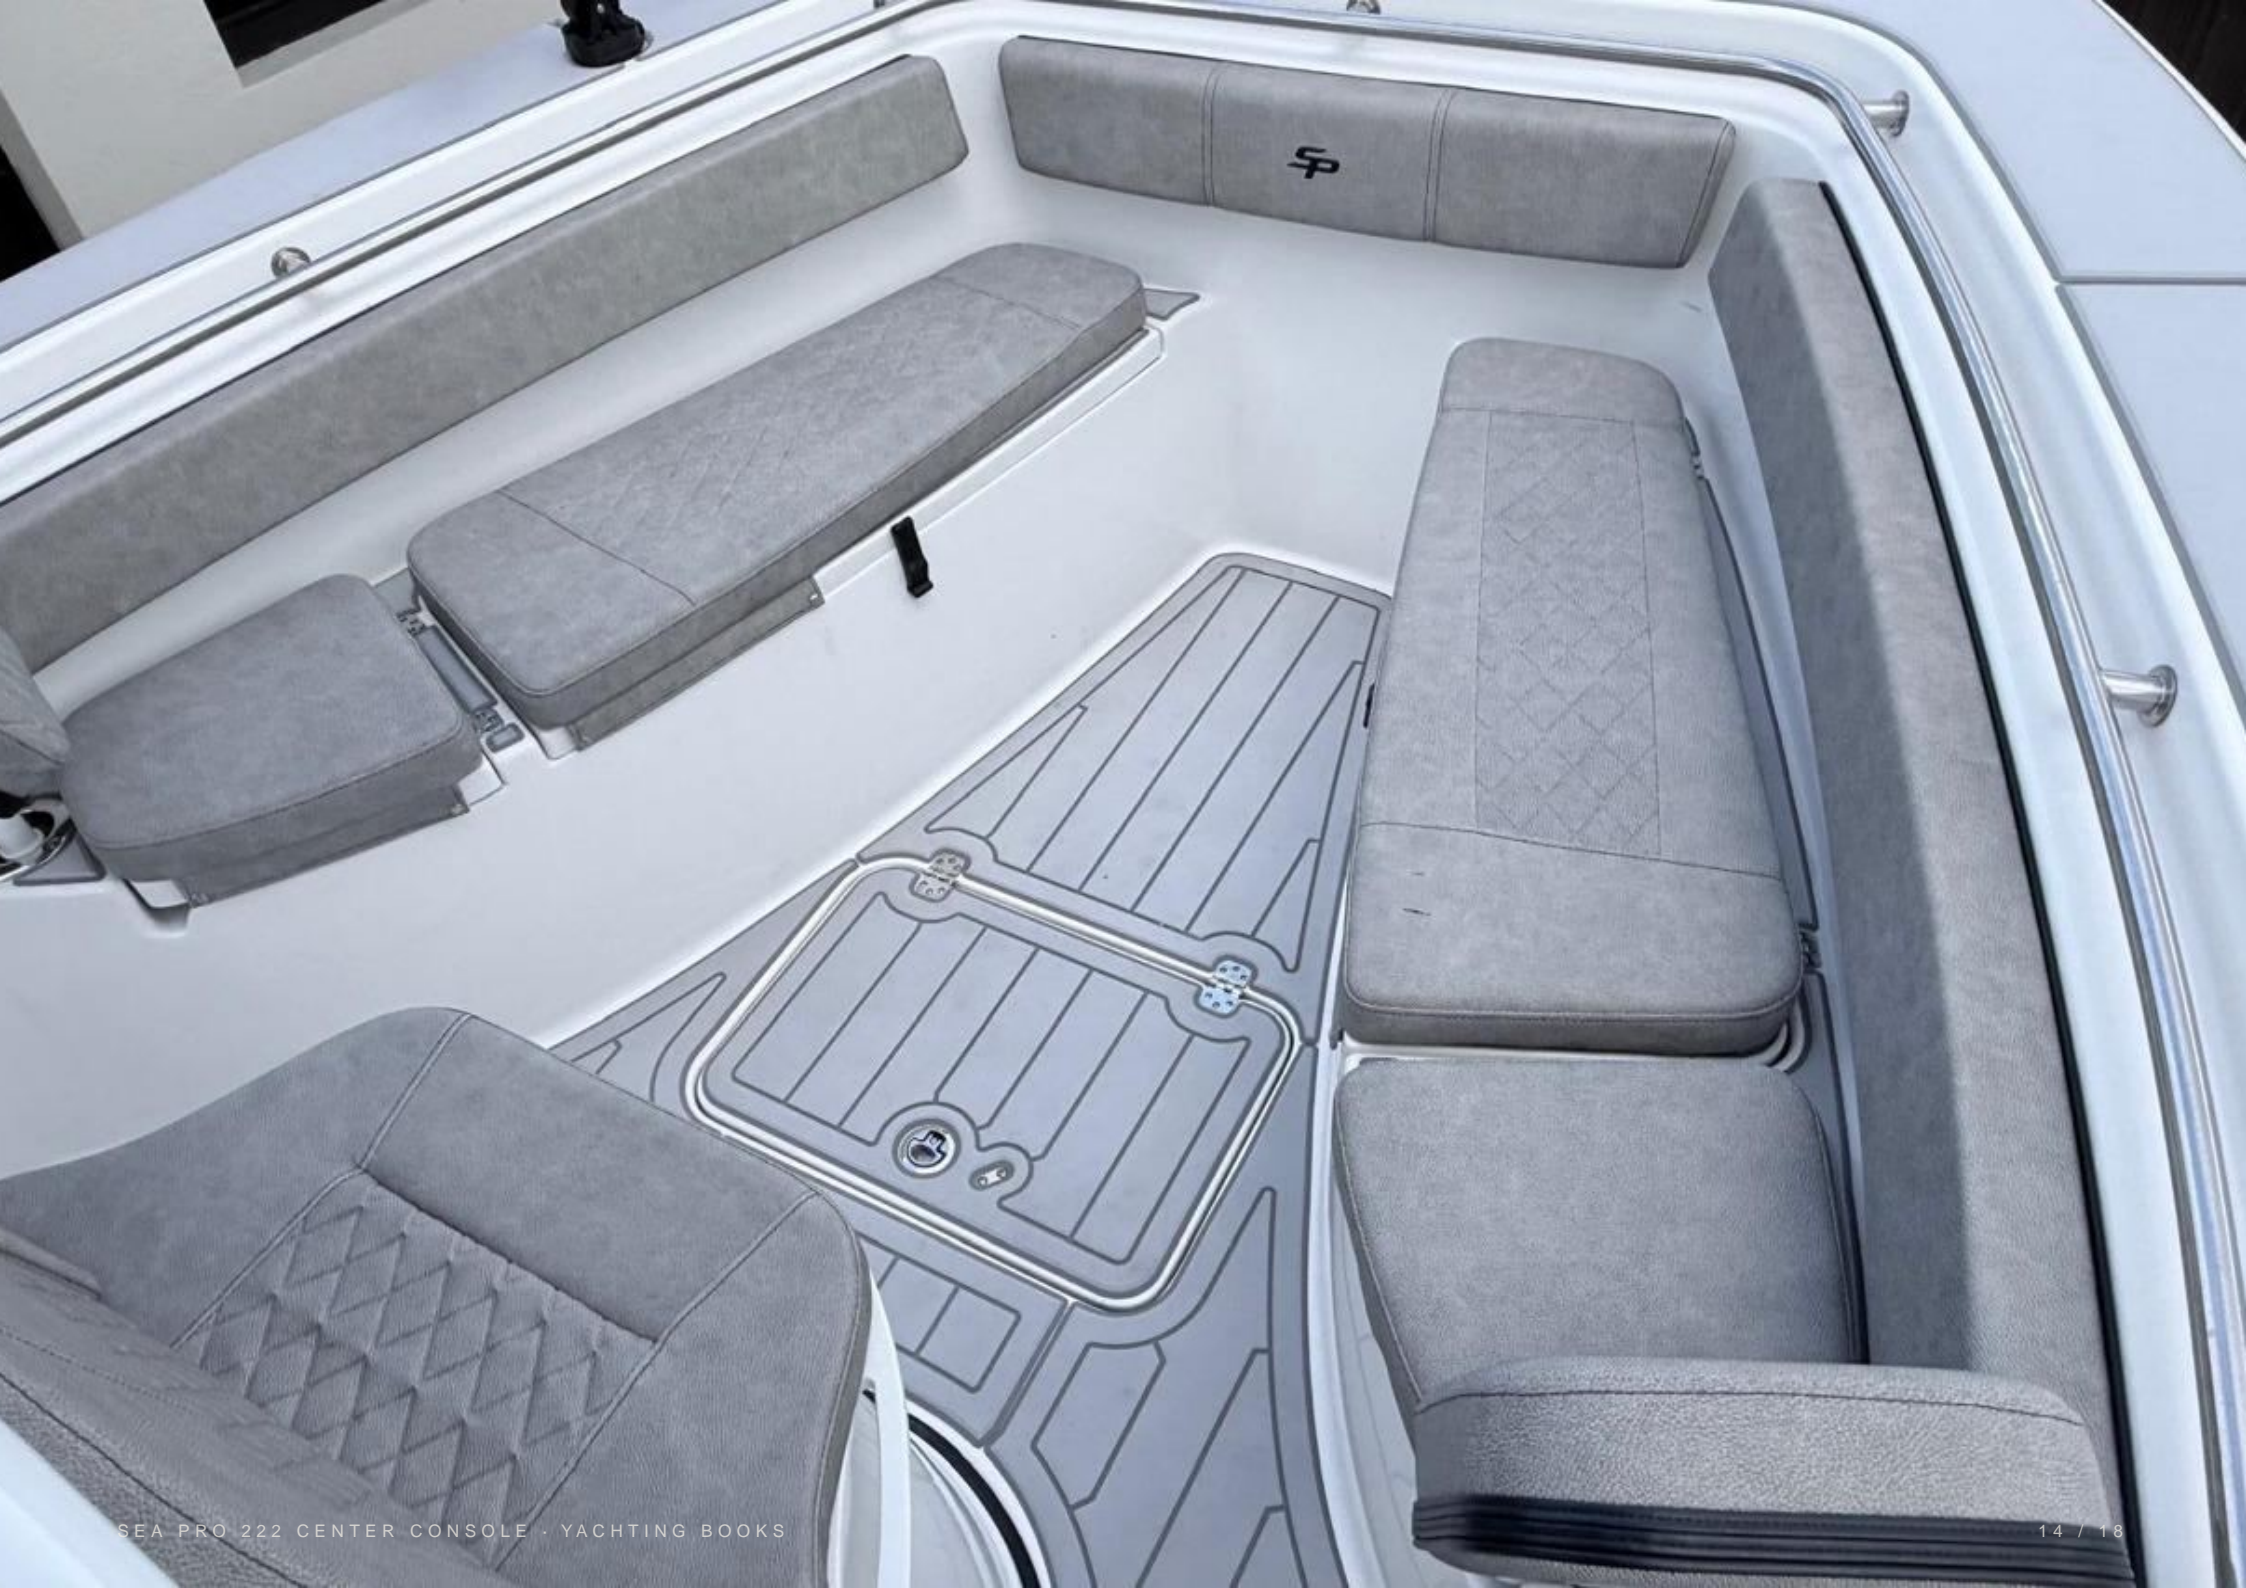

SEA PRO

SIMRAD

SPREADER
LIGHTS

MAP
LIGHTS

T-TOP
LIGHTS

ACCESSORY

SIMRAD

MAXIMUM CAPACITY
9 PERSONS OR 1400 LBS
DO NOT EXCEED
WEIGHT DISTRIBUTION
LIMITS