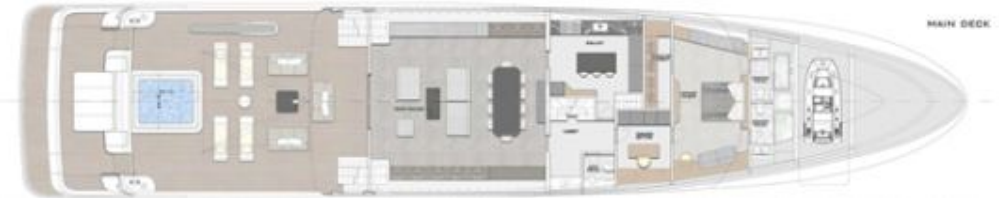

MAIN DECK

FREEDOM 44 LEISURE VERSION

© 2014 Freedom Yachts