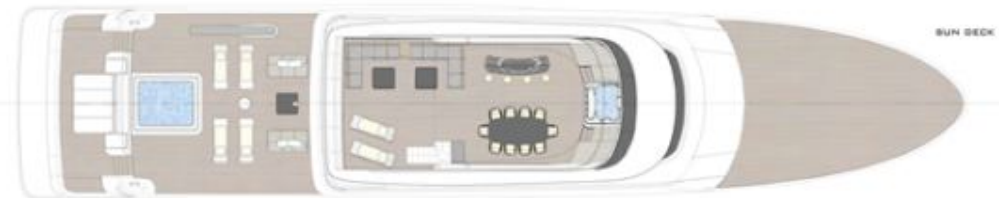

SUN DECK

FREEDOM 44 LEISURE VERSION

© 2014 Freedom Yachts