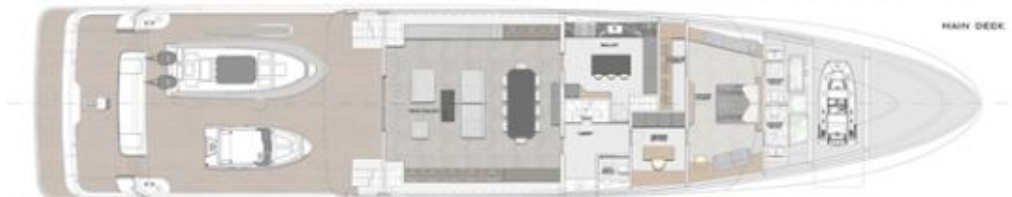

LOWER DECK

MAIN DECK