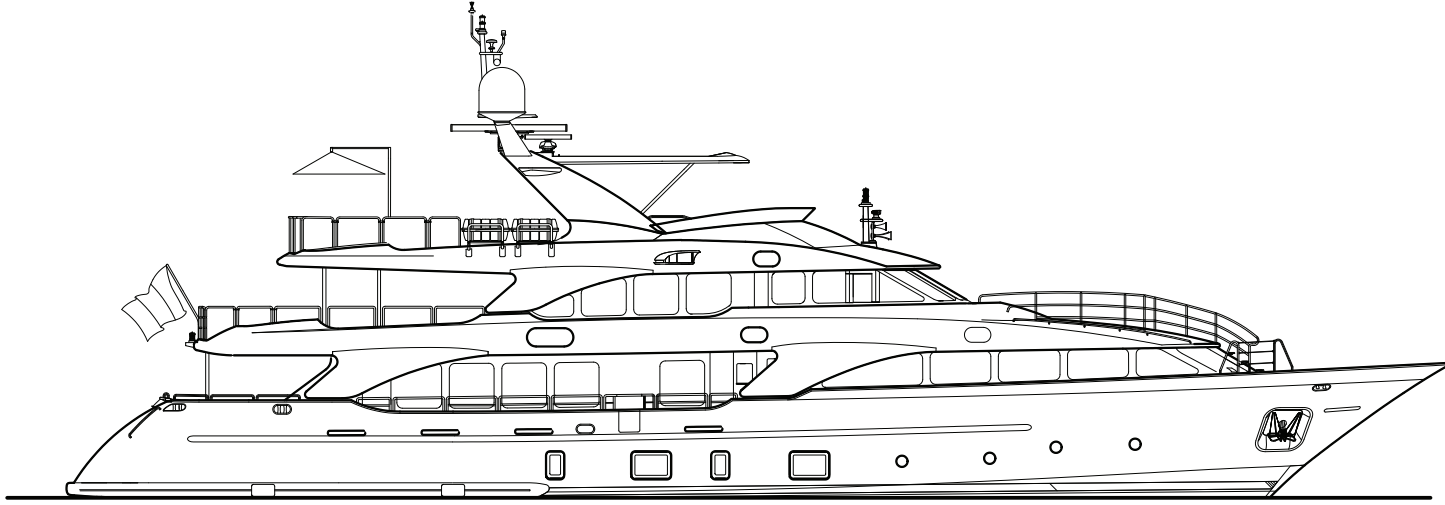

RETRIEVER

GENERAL ARRANGEMENT

PROFILE

SUN DECK

BRIDGE DECK

MAIN DECK

LOWER DECK

KEY

- | | |
|--------------|--------------|
| DECK | SUN DECK |
| GUEST AREAS | GUEST CABINS |
| MASTER CABIN | CREW AREAS |