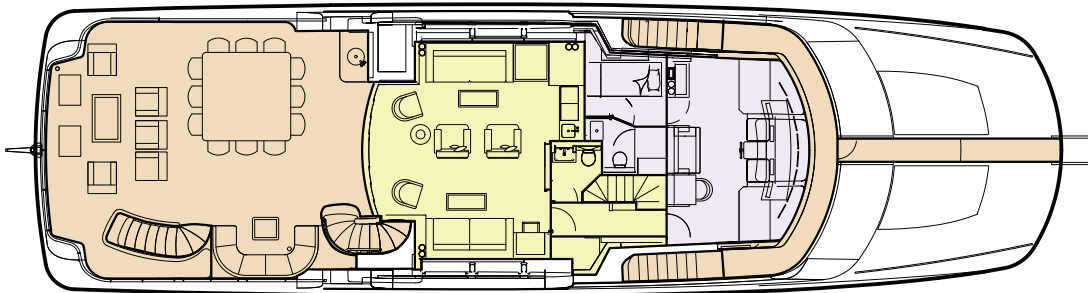

RETRIEVER

GENERAL ARRANGEMENT

PROFILE

SUN DECK

BRIDGE DECK

MAIN DECK

LOWER DECK

KEY

- | | |
|--------------|--------------|
| DECK | SUN DECK |
| GUEST AREAS | GUEST CABINS |
| MASTER CABIN | CREW AREAS |