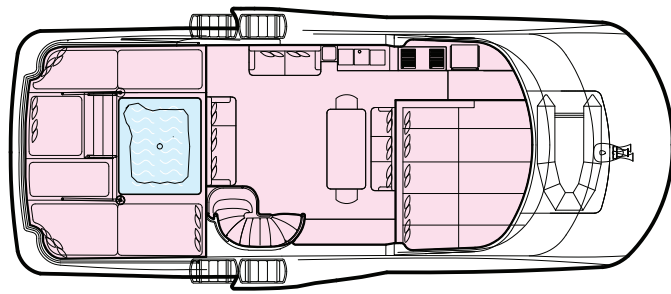

RETRIEVER

GENERAL ARRANGEMENT

PROFILE

SUN DECK

BRIDGE DECK

MAIN DECK

LOWER DECK

KEY

- | | |
|--------------|--------------|
| DECK | SUN DECK |
| GUEST AREAS | GUEST CABINS |
| MASTER CABIN | CREW AREAS |