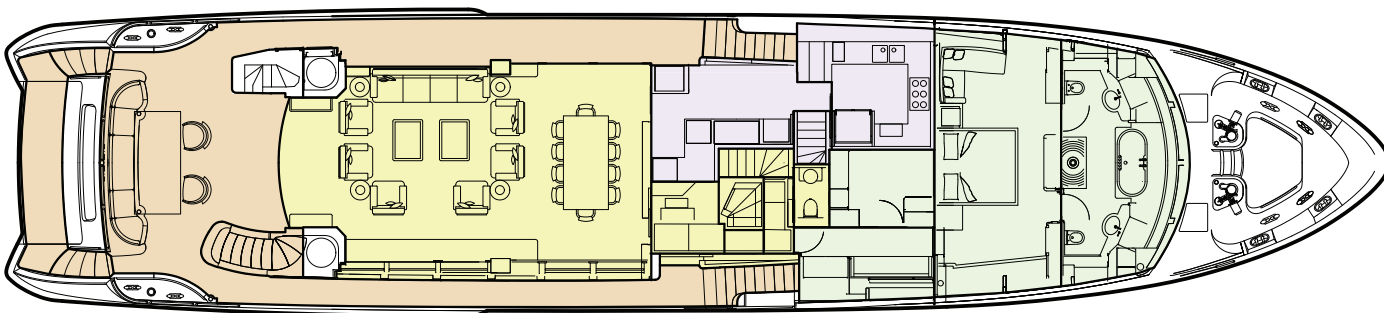

RETRIEVER

GENERAL ARRANGEMENT

PROFILE

SUN DECK

BRIDGE DECK

MAIN DECK

LOWER DECK

KEY

- | | |
|--------------|--------------|
| DECK | SUN DECK |
| GUEST AREAS | GUEST CABINS |
| MASTER CABIN | CREW AREAS |